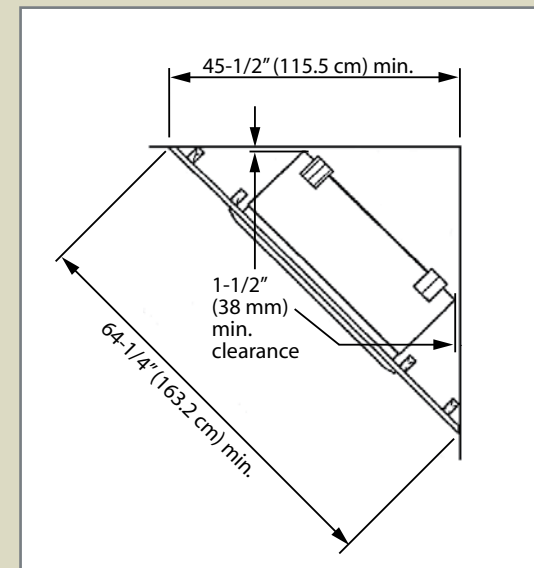

CORNER FRAMING CLEARANCES