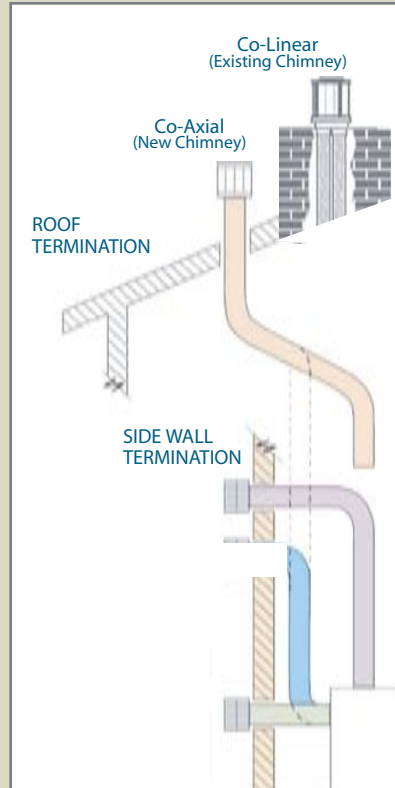

VENTING OPTIONS

PLEASE NOTE: When installing the Horizon with a 534HNK/HPK High Output Kit the unit must be top vented. Also note, the maximum vertical vent run on a Valor Horizon engine is 40 feet in total.