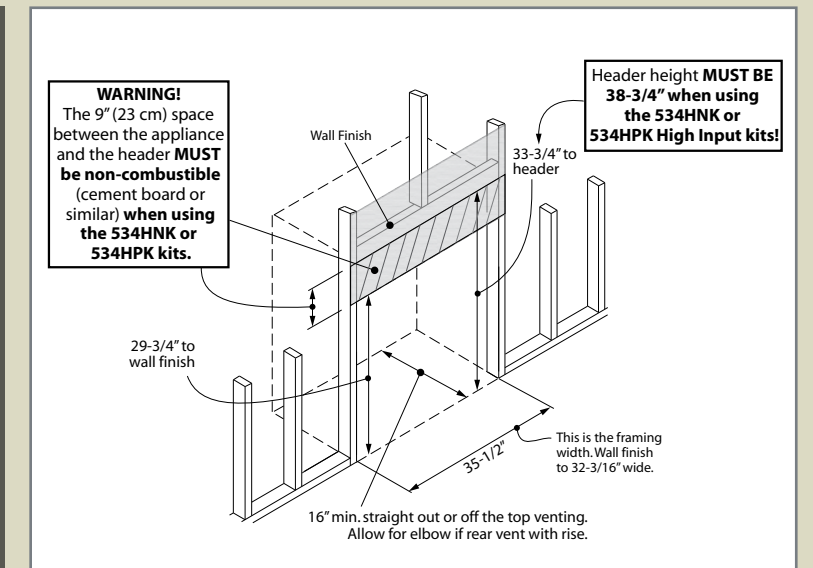

GENERAL FRAMING DIMENSIONS