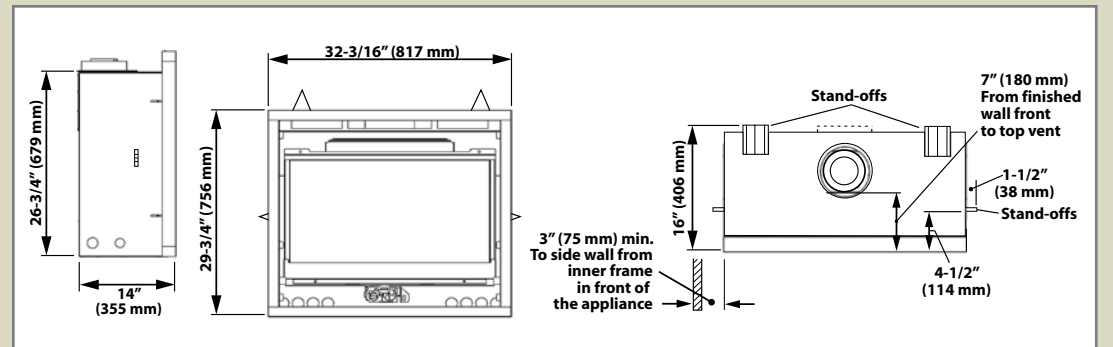

PRODUCT DIMENSIONS (For actual framing dimensions see bottom right diagram on this page)

NOTE: HORIZON ENGINE CAN ALSO BE INSTALLED AS AN INSERT IN SELECT APPLICATIONS (REFER TO COMPLETE PRODUCT MANUAL AND ASK YOUR LOCAL VALOR DEALER FOR MORE INFORMATION)