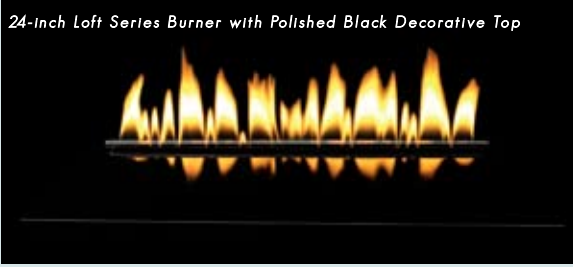

24-inch Loft Series Burner with Stainless Steel Decorative Top