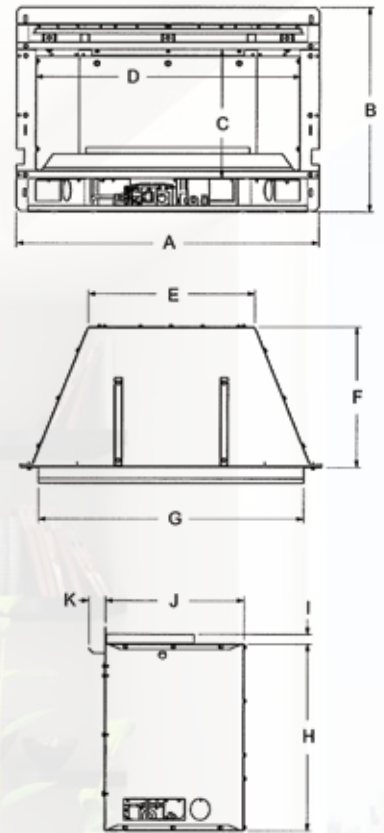

20,000 Btu Loft Series Fireplace with Decorative Metal & Glass Frame and Blue Clear Glass

Loft Series Vent-Free Fireplace Dimensions*

| VFL20IN | |
|---------|---------|
| A | 29 1/4 |
| B | 19 3/4 |
| C | 12 7/16 |
| D | 25 5/8 |
| E | 16 3/16 |
| F | 13 9/16 |
| G | 25 3/4 |
| H | 18 1/8 |
| I | 15/16 |
| J | 13 1/2 |
| K | 1 5/8 |

Minimum Fireplace Opening Dimensions*

| VFL20IN | |
|---------|--------|
| A | 19 1/4 |
| B | 26 1/2 |
| C | 12 3/4 |
| D | 15 3/4 |

*All measurements in inches and are approximate. Read and follow the framing dimensions in the owners manual supplied with your Empire product.