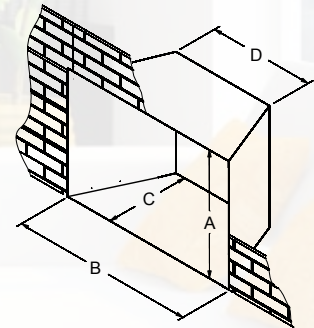

20,000 Btu Loft Series Fireplace with Decorative Metal & Glass Frame and Blue Clear Glass

Loft Series Vent-Free Fireplace Dimensions*

| VFL20IN | |
|---------|---------|
| A | 29 1/4 |
| B | 19 3/4 |
| C | 12 7/16 |
| D | 25 5/8 |
| E | 16 3/16 |
| F | 13 9/16 |
| G | 25 3/4 |
| H | 18 1/8 |
| I | 15/16 |
| J | 13 1/2 |
| K | 1 5/8 |

Minimum Fireplace Opening Dimensions*

| VFL20IN | |
|---------|--------|
| A | 19 1/4 |
| B | 26 1/2 |
| C | 12 3/4 |
| D | 15 3/4 |

*All measurements in inches and are approximate. Read and follow the framing dimensions in the owners manual supplied with your Empire product.