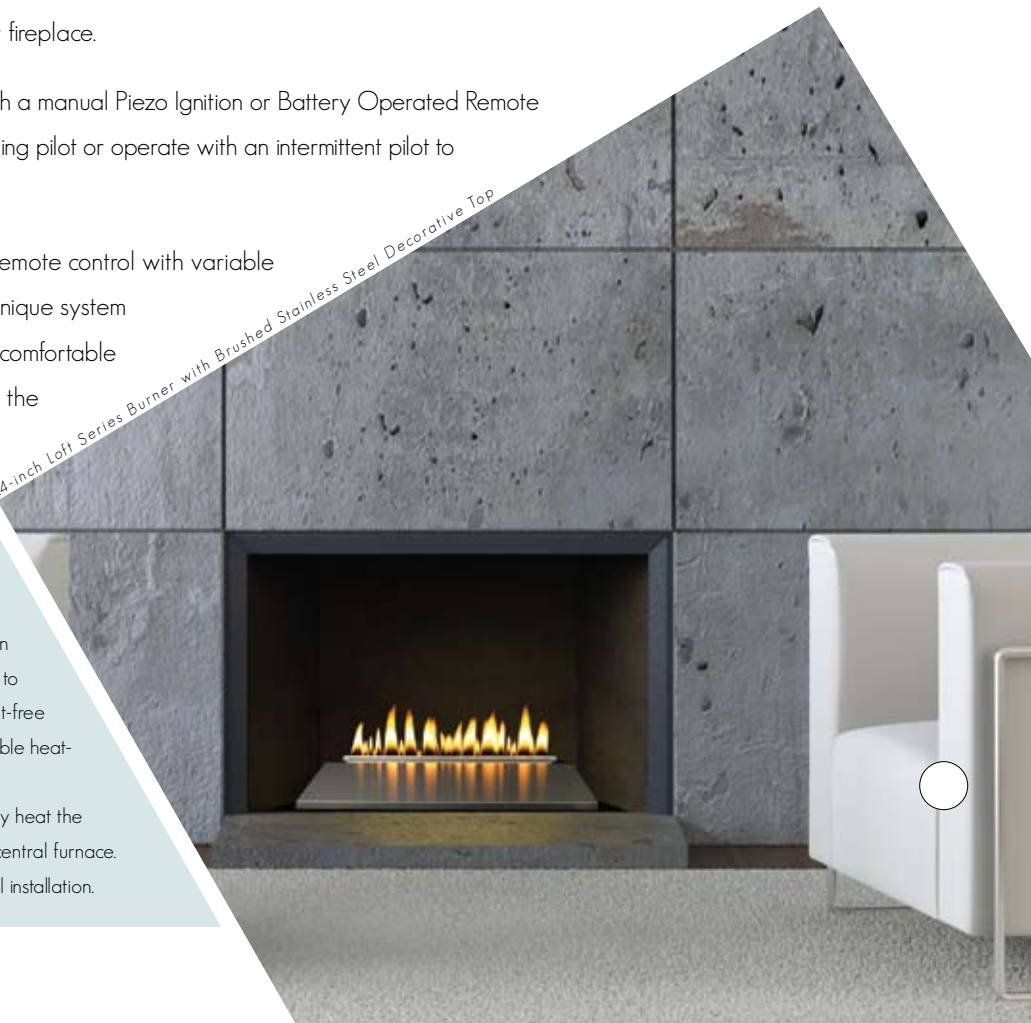

Proven Vent-Free Technology

At 99.9 percent efficient, your vent-free Loft Series Burner makes a great supplemental heat source for your home. Every Loft burner includes a built-in Oxygen Depletion Sensor that continuously monitors room air and shuts off gas to the system well before oxygen drops to an unsafe level. Vent-free technology has an unmatched record of providing safe, reliable heating for more than 40 years.

Zone heating with a vent-free system allows you to efficiently heat the rooms you use most and turn down the thermostat on your central furnace. This saves energy and money - up to 30 percent in a typical installation.