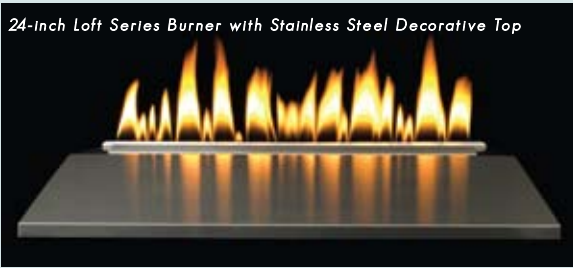

24-inch Loft Series Burner with Blue Clear Decorative Glass