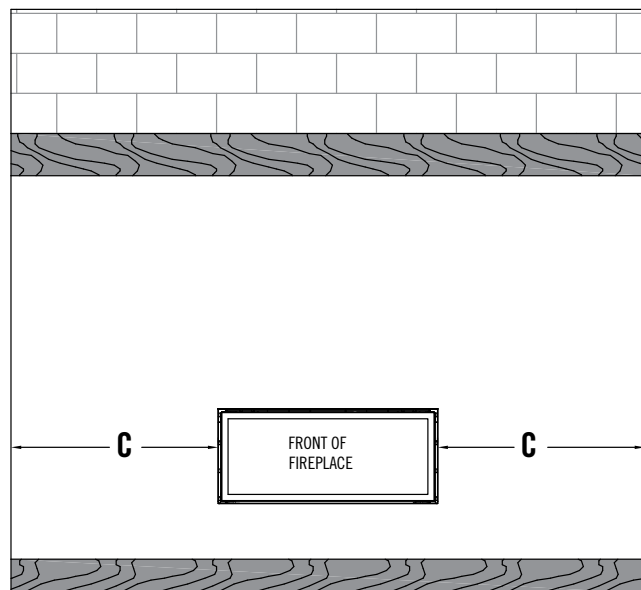

The overhang (A) must be a minimum of 1/2 or greater of the roofline elevation (B) above the base of the fireplace.

The width of the overhang to each side of the appliance (C) must be a minimum of 1/2 or greater of the roofline elevation (B) above the base of the fireplace.