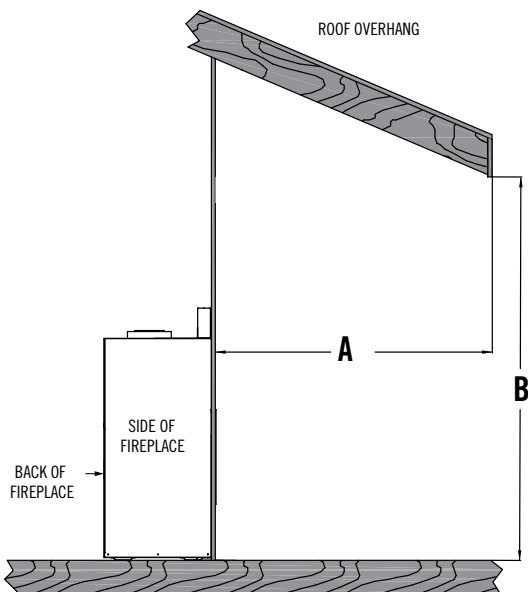

The overhang (A) must be a minimum of 1/2 or greater of the roofline elevation (B) above the base of the fireplace.