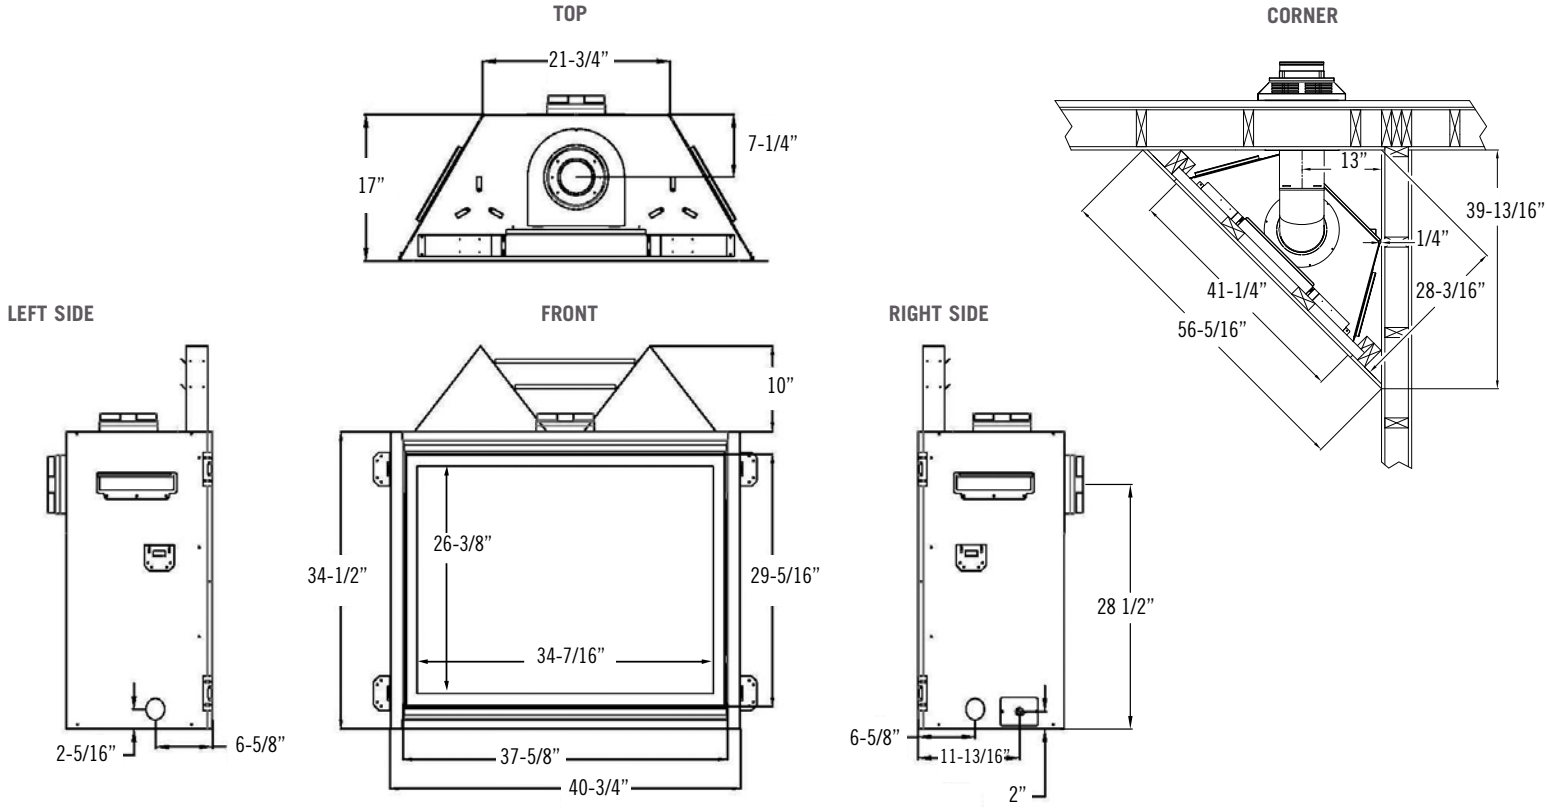

Specifications

Bayport 41

Clearances

Model	Bayport 41	Bayport 36
Mantel 6" deep from appliance top	9"	8"
Mantel 6" deep from appliance top for RSF-2 ONLY	5"	5"
Top of appliance to 3/4" Trim	5-1/2"	4-1/2"
Top of appliance to 3/4" Trim for RSF-2 ONLY	1-1/2"	1-1/2"
From appliance left and right side stand-off	0"	0"
From appliance back stand-offs	0"	0"
From appliance corners	1/4"	1/4"
From appliance front	36"	36"
From appliance top to ceiling	31"	30"
Appliance sides to adjacent sidewall	1"	3/4"