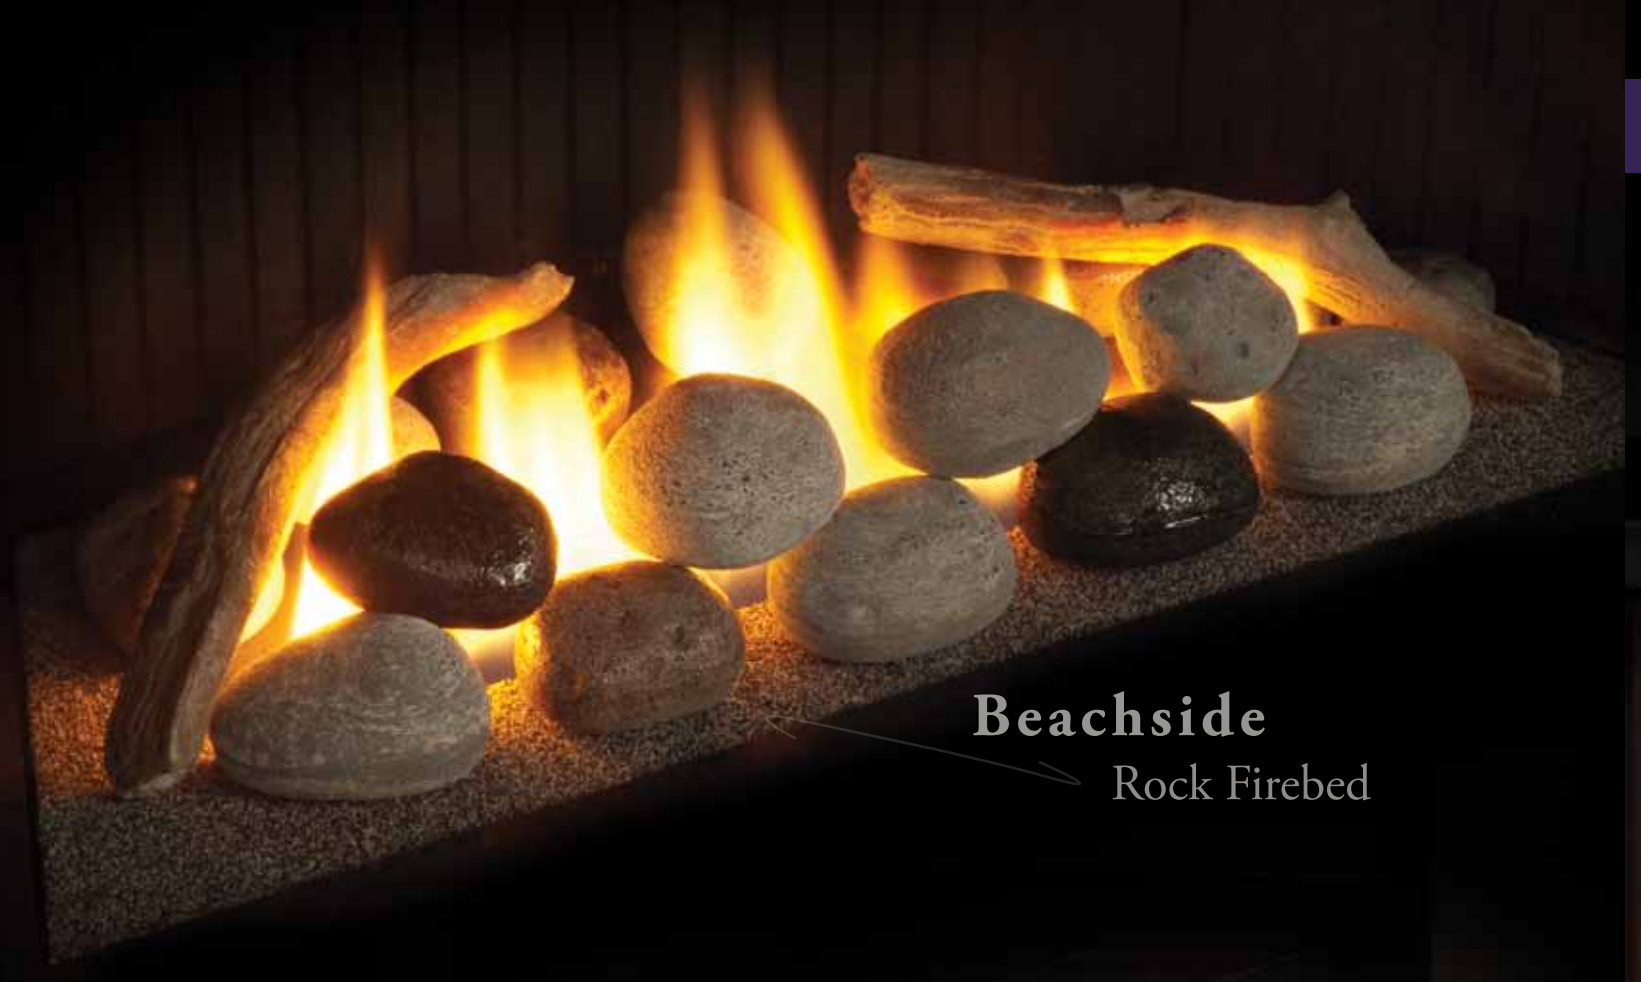

Beachside
Rock Firebed

Beachside Rock & Traditional Log

Fuel bed options include our traditional log bed and the Beachside Rock firebed.

Brick Liner Options - There are three brick liner sets to choose from: Valor Red Brick, Ledgestone and Black Fluted Liner.