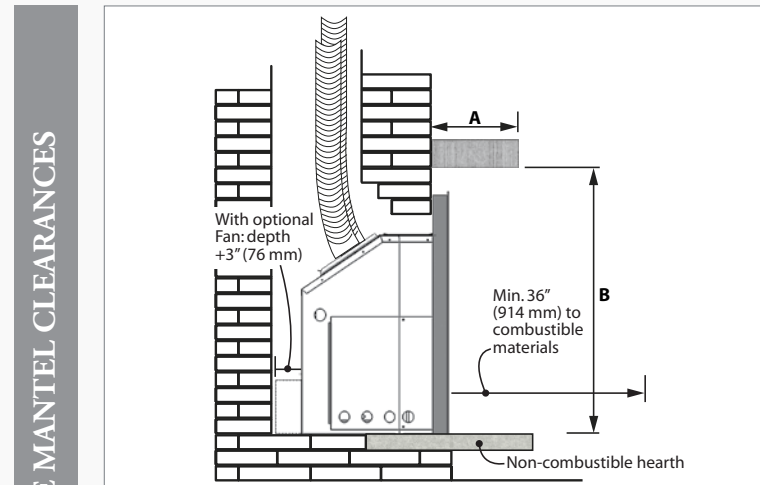

Visit www.valorfireplaces.com for more information.

G4 DIRECT VENTING

Please Note: The maximum vertical vent run for the Legend G4 is 40'. The minimum is 10'.

G4 PRODUCT DIMENSIONS

Mantel Projection A	1" (25 mm)	4" (101 mm)	8" (203 mm)	14" (355 mm)
Mantel Height B*	34" (864 mm)	36" (914 mm)	38" (965 mm)	40" (1016 mm)