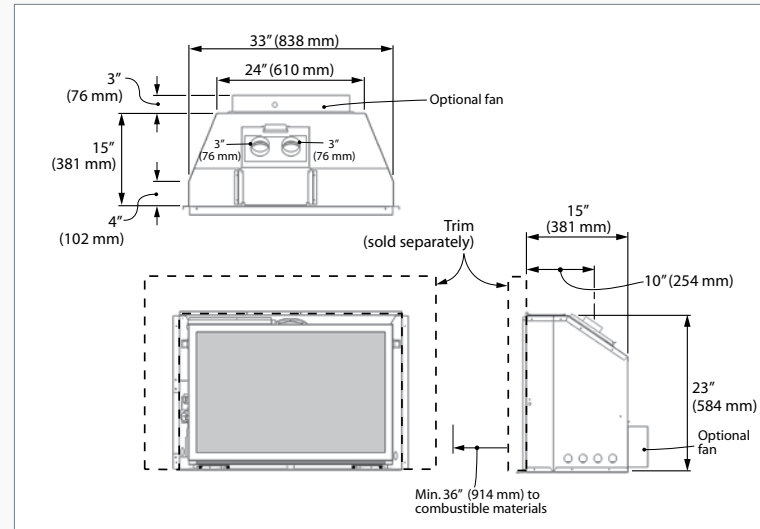

Visit www.valorfireplaces.com for more information.

G4 DIRECT VENTING

Please Note: The maximum vertical vent run for the Legend G4 is 40'. The minimum is 10'.

G4 PRODUCT DIMENSIONS

Mantel Projection A	1" (25 mm)	4" (101 mm)	8" (203 mm)	14" (355 mm)
Mantel Height B*	34" (864 mm)	36" (914 mm)	38" (965 mm)	40" (1016 mm)