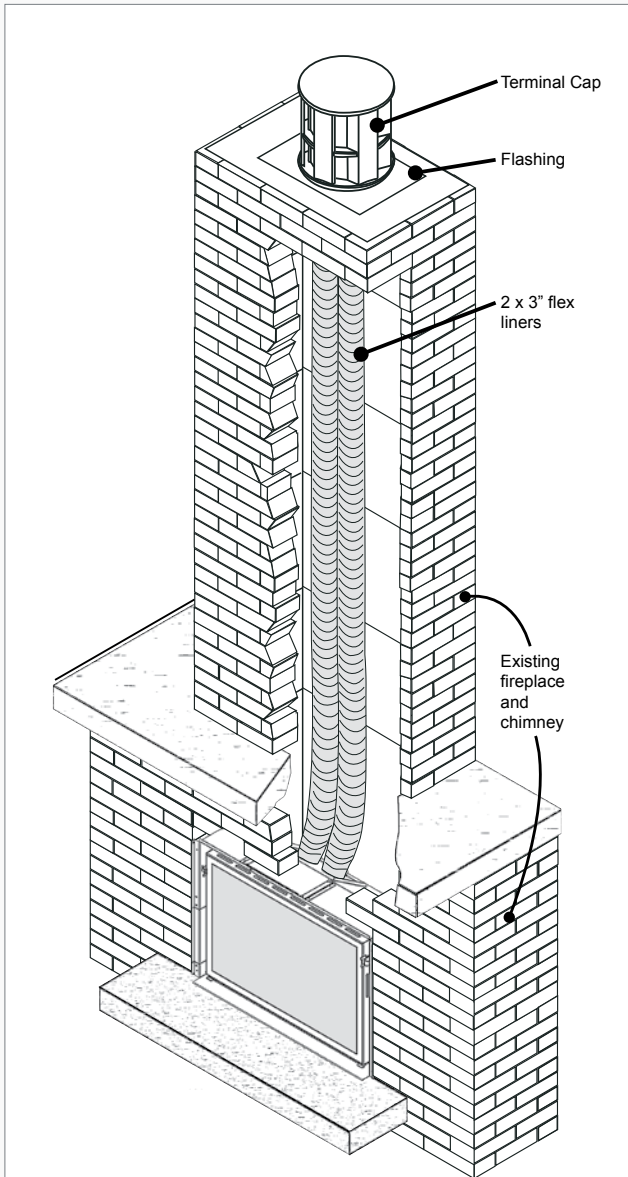

G4 DIRECT VENTING

Please Note: The maximum vertical vent run for the Legend G4 is 40'. The minimum is 10'.