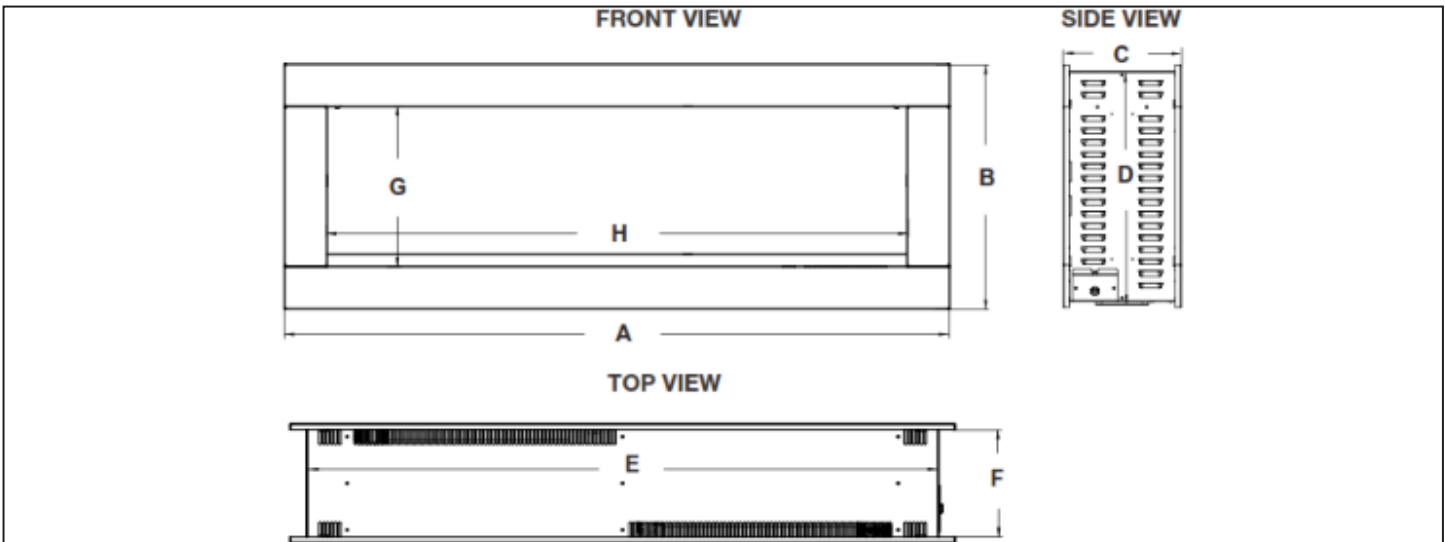

1.2 product information

This appliance has been tested in accordance with the CSA Standards for fixed and location-dedicated electric room appliances in the United States and Canada. If you need assistance during installation, please contact your local dealer.

Dimensions								
	A	B	C	D	E	F	G	H
NEFBD50H	50" (1270mm)	18 3/8" (467.2mm)	9" (228.6mm)	17 11/16" (450mm)	47 9/16" (1207.8mm)	8 1/16" (205.2mm)	12" (304.8mm)	43 5/8" (1107.6mm)
NEFBD50H-SS	50" (1270mm)	18 3/8" (467.2mm)	9" (228.6mm)	17 11/16" (450mm)	47 9/16" (1207.8mm)	8 1/16" (205.2mm)	12" (304.8mm)	43 5/8" (1107.6mm)