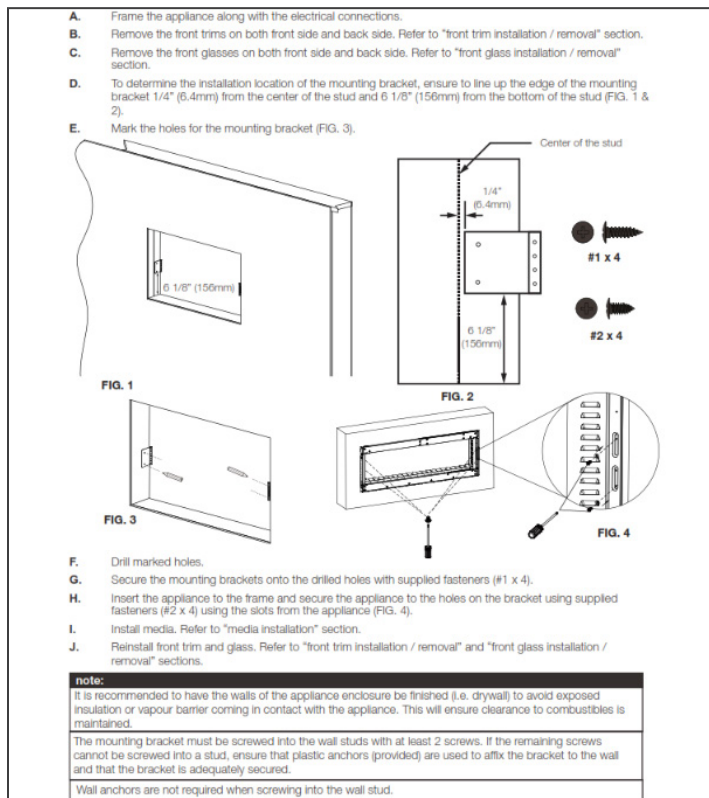

Appliance Installation