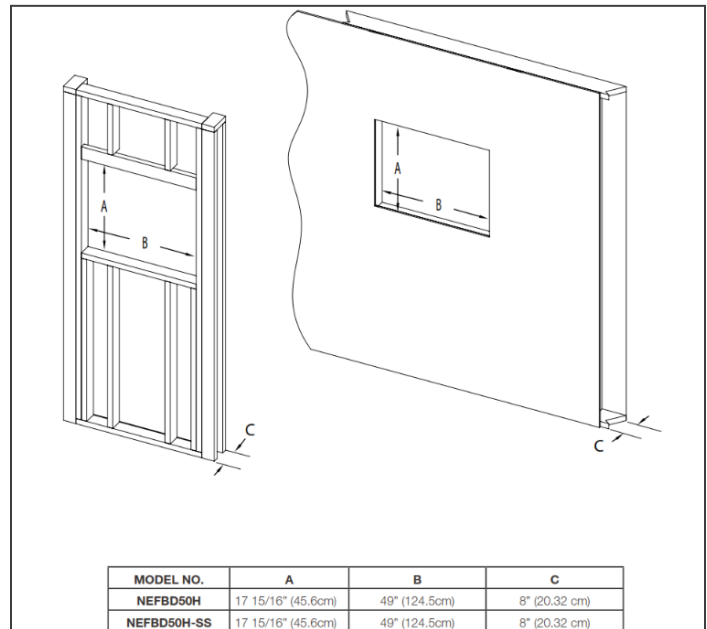

CLEARION™ SERIES ELECTRIC FIREPLACE

Clearances

Minimum Fireplace Clearances

Framing

Appliance Installation

3.2 hard wiring installation

WARNING

- Turn off the appliance completely and let cool before servicing. Only a qualified service person should service and repair this electric appliance.

HARD WIRING CONNECTION

If it is necessary to hard wire this appliance, a qualified electrician must remove the cord connection, and wire the appliance directly to the household wiring. The wire and power supply breaker must rated for 120V minimum 15 amps.

note:

There are 6 wires from the appliance junction box: 1 green (G), 1 white (N), 1 blue (N1), 1 gray (N2), 1 black (L1), and 1 red (L2).

Product information provided is not complete and is subject to change without notice. Please consult the installation manual for the most up to date installation information.

24 Napoleon Road, Barrie, Ontario, Canada L4M 0G8 • 214 Bayview Drive, Barrie, Ontario, Canada L4N 4Y8

Fireplaces, Heating and Cooling: 705-721-1212 • Grills: 705 726-4278 • napoleonproducts.com