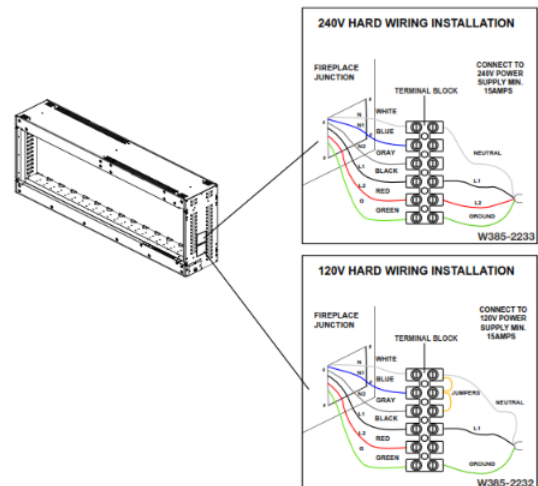

note:

There are 6 wires from the appliance junction box: 1 green (G), 1 white (N), 1 blue (N1), 1 gray (N2), 1 black (L1), and 1 red (L2).