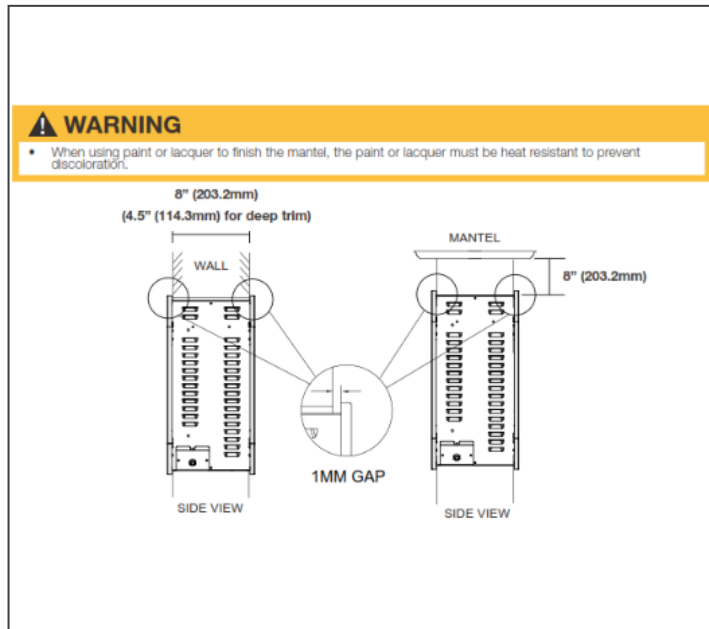

CLEARION™ SERIES ELECTRIC FIREPLACE

Clearances

Minimum Fireplace Clearances