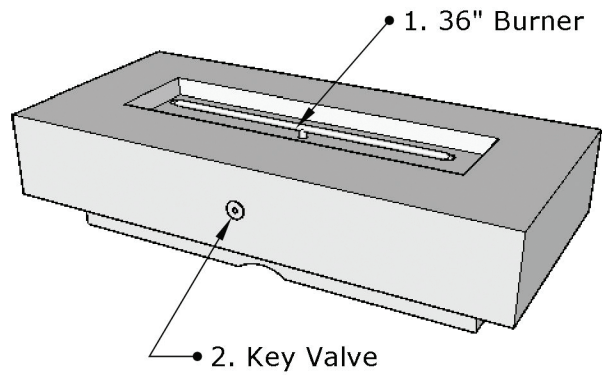

Del Mar - 60" Fire Pit

Page Number	1 of 1
Author: Bryant Uribe	4/13/2018
Approved By: Gabriel Estrada	4/13/2018

Part Number	OPT-DEL6028
Material	GFRC
Finishes	Ash, Black, Gray, Limestone, Brown, Chocolate, Vanilla
Gas Type	Natural Gas (-NG) or Liquid Propane (-LP)
Weight	195 lbs.
BTUs	65,000
Suggested Fire Glass	50 lbs.
Access Door	N/A

ITEM NO.	REPLACEMENT PART NUMBER	QTY.
1	OPT-169	1
2	OPT-256	1

Proprietary & Confidential: The information contained in this drawing is the sole property of **The Outdoor Plus**. Any reproduction or as a whole without written permission of **The Outdoor Plus** is prohibited.