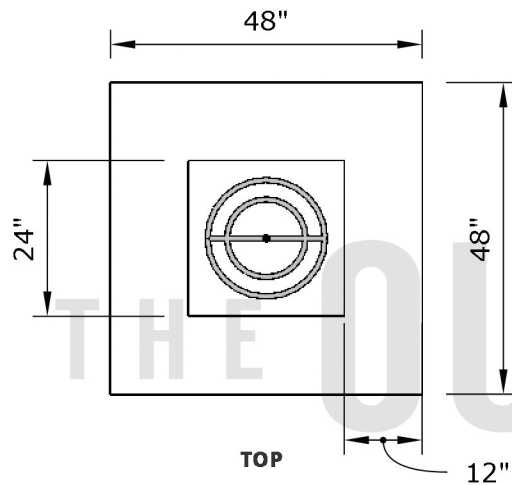

Replacement Part Numbers

Amere 48" Fire Pit

Page Number	1 of 1
Author: Bryant Uribe	4/13/2018
Approved By: Gabriel Estrada	4/13/2018

Part Number	OPT-SQ48CPM or OPT-SQ48CPM-HAMC
Material	Copper
Finishes	Copper / Hammered Copper
Gas Type	Natural Gas (-NG) or Liquid Propane (-LP)
Weight	155 lbs.
BTUs	65,000
Suggested Fire Glass	75 lbs.
Access Door	Yes

ITEM NO.	REPLACEMENT PART NUMBERS	QTY.
1	OPT-166T48	1
2	OPT-256	1

Proprietary & Confidential: The information contained in this drawing is the sole property of **The Outdoor Plus**. Any reproduction or as a whole without written permission of **The Outdoor Plus** is prohibited.