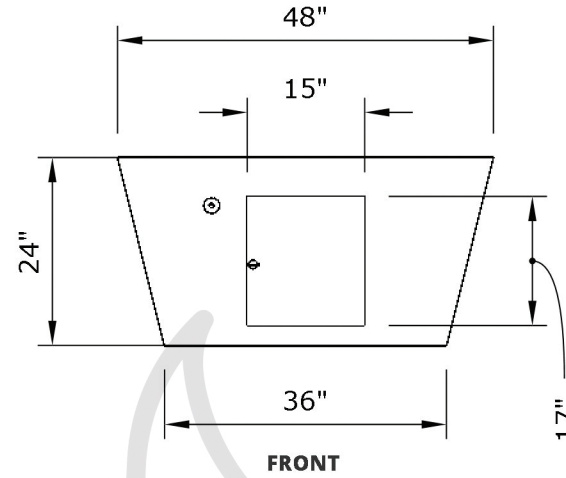

Replacement Part Numbers

Amere 48" Fire Pit

Page Number	1 of 1
Author: Bryant Uribe	4/13/2018
Approved By: Gabriel Estrada	4/13/2018

Part Number	OPT-SQ48CPM or OPT-SQ48CPM-HAMC
Material	Copper
Finishes	Copper / Hammered Copper
Gas Type	Natural Gas (-NG) or Liquid Propane (-LP)
Weight	155 lbs.
BTUs	65,000
Suggested Fire Glass	75 lbs.
Access Door	Yes

ITEM NO.	REPLACEMENT PART NUMBERS	QTY.
1	OPT-166T48	1
2	OPT-256	1

Proprietary & Confidential: The information contained in this drawing is the sole property of **The Outdoor Plus**. Any reproduction or as a whole without written permission of **The Outdoor Plus** is prohibited.