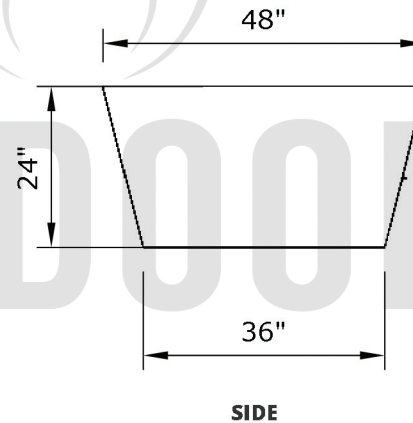

Replacement Part Numbers

Amere 48" Fire Pit

Page Number	1 of 1
Author: Bryant Uribe	4/13/2018
Approved By: Gabriel Estrada	4/13/2018

Part Number	OPT-SQ48CPM or OPT-SQ48CPM-HAMC
Material	Copper
Finishes	Copper / Hammered Copper
Gas Type	Natural Gas (-NG) or Liquid Propane (-LP)
Weight	155 lbs.
BTUs	65,000
Suggested Fire Glass	75 lbs.
Access Door	Yes

ITEM NO.	REPLACEMENT PART NUMBERS	QTY.
1	OPT-166T48	1
2	OPT-256	1

Proprietary & Confidential: The information contained in this drawing is the sole property of **The Outdoor Plus**. Any reproduction or as a whole without written permission of **The Outdoor Plus** is prohibited.