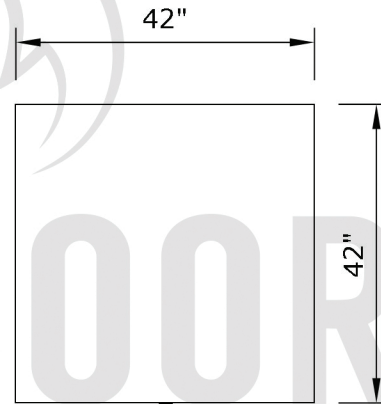

FRONT

Replacement Part Numbers

TOP

SIDE

## Quad - 42" Fire Pit

<b>Page Number</b>	1 of 1
<b>Author:</b> Bryant Uribe	4/13/2018
<b>Approved By:</b> Gabriel Estrada	4/13/2018

<b>Part Number</b>	OPT-CPRSQ42, OPT-CPRSQ342EKIT
<b>Material</b>	Copper
<b>Finishes</b>	Patina Copper
<b>Gas Type</b>	Natural Gas (-NG) or Liquid Propane (-LP)
<b>Weight</b>	105 lbs.
<b>BTUs</b>	65,000
<b>Suggested Fire Glass</b>	75 lbs.
<b>Access Door</b>	N/A

ITEM NO.	REPLACEMENT PART NUMBER	QTY.
1	OPT-159	1
2	OPT-256	1

**Proprietary & Confidential:** The information contained in this drawing is the sole property of **The Outdoor Plus**. Any reproduction or as a whole without written permission of **The Outdoor Plus** is prohibited.