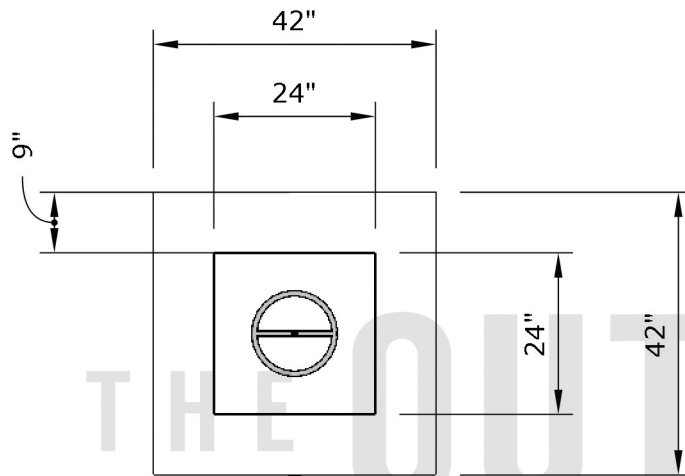

FRONT

Replacement Part Numbers

TOP

SIDE

## Quad - 42" Fire Pit

<b>Page Number</b>	1 of 1
<b>Author:</b> Bryant Uribe	4/13/2018
<b>Approved By:</b> Gabriel Estrada	4/13/2018

<b>Part Number</b>	OPT-CPRSQ42, OPT-CPRSQ342EKIT
<b>Material</b>	Copper
<b>Finishes</b>	Patina Copper
<b>Gas Type</b>	Natural Gas (-NG) or Liquid Propane (-LP)
<b>Weight</b>	105 lbs.
<b>BTUs</b>	65,000
<b>Suggested Fire Glass</b>	75 lbs.
<b>Access Door</b>	N/A

ITEM NO.	REPLACEMENT PART NUMBER	QTY.
1	OPT-159	1
2	OPT-256	1

**Proprietary & Confidential:** The information contained in this drawing is the sole property of **The Outdoor Plus**. Any reproduction or as a whole without written permission of **The Outdoor Plus** is prohibited.