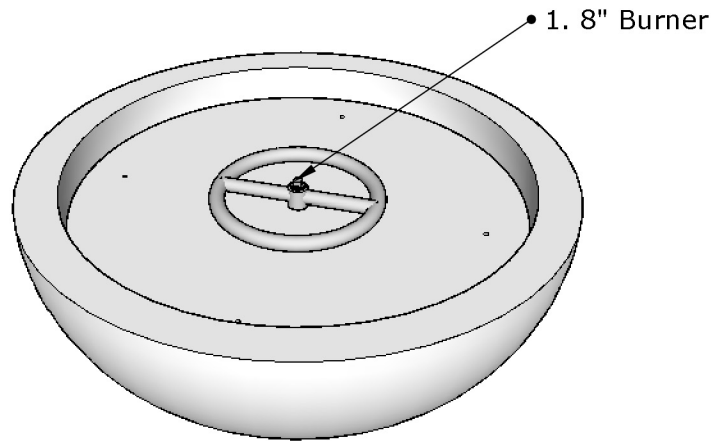

## Sedona - 27" Fire Bowl

<b>Page Number</b>	1 of 1
<b>Author:</b> Bryant Uribe	4/13/2018
<b>Approved By:</b> Gabriel Estrada	4/13/2018

<b>Part Number</b>	OPT-27RFO
<b>Material</b>	GFRC
<b>Finishes</b>	Black, Ash, Gray, Limestone, Chocolate, Brown, Vanilla
<b>Gas Type</b>	Natural Gas (-NG) or Liquid Propane (-LP)
<b>Weight</b>	140 lbs. - 150 lbs.
<b>BTUs</b>	55,000 - 65,000
<b>Suggested Fire Glass</b>	50 lbs.
<b>Access Door</b>	N/A

ITEM NO.	REPLACEMENT PART NUMBER	QTY.
1	OPT-158-8	1
2	OPT-256	1

**Proprietary & Confidential:** The information contained in this drawing is the sole property of **The Outdoor Plus**. Any reproduction or as a whole without written permission of **The Outdoor Plus** is prohibited.